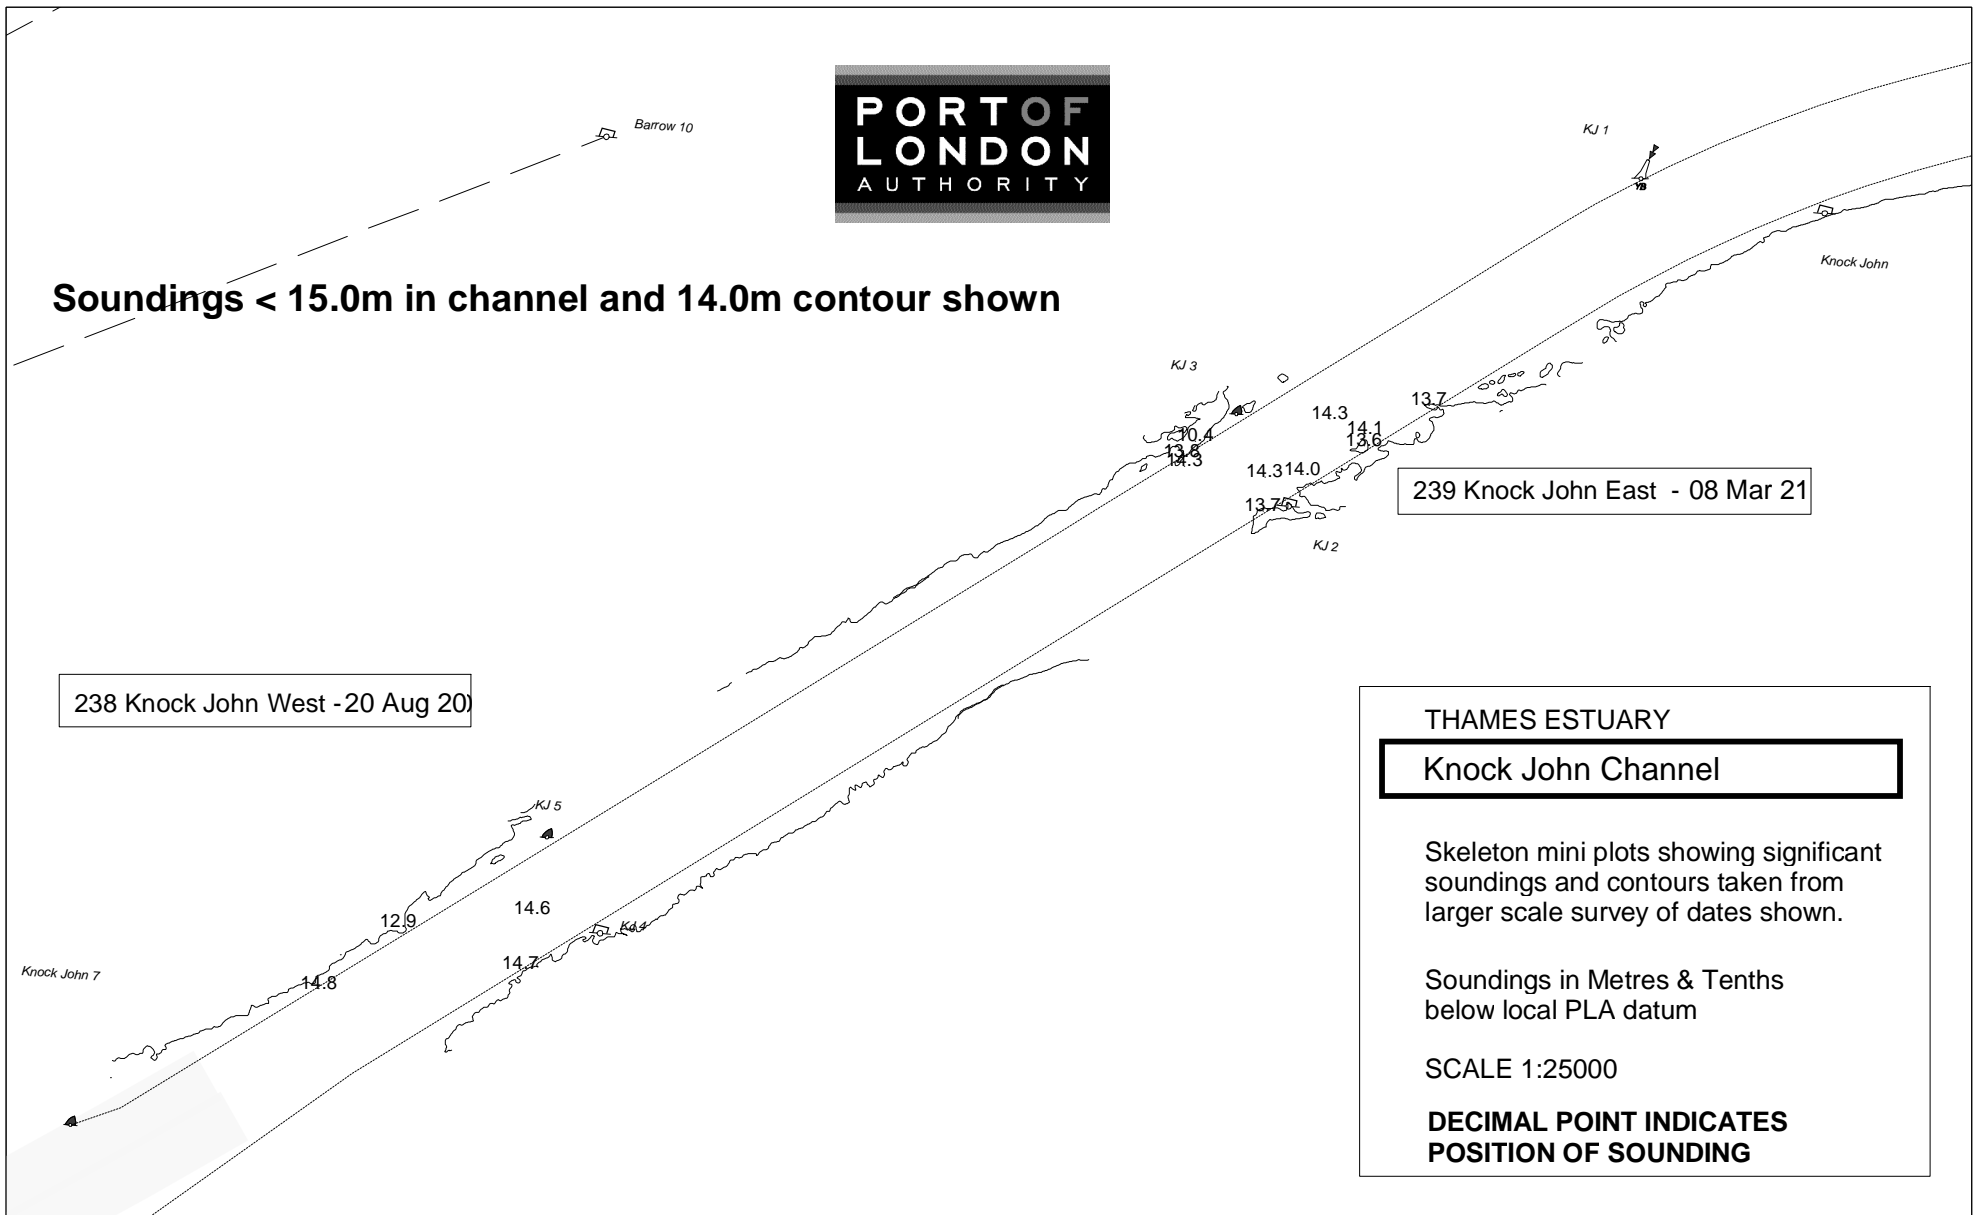

Soundings < 15.0m in channel and 14.0m contour shown

238 Knock John West - 20 Aug 20

239 Knock John East - 08 Mar 21

THAMES ESTUARY
Knock John Channel
Skeleton mini plots showing significant soundings and contours taken from larger scale survey of dates shown.
Soundings in Metres & Tenths below local PLA datum
SCALE 1:25000
DECIMAL POINT INDICATES POSITION OF SOUNDING