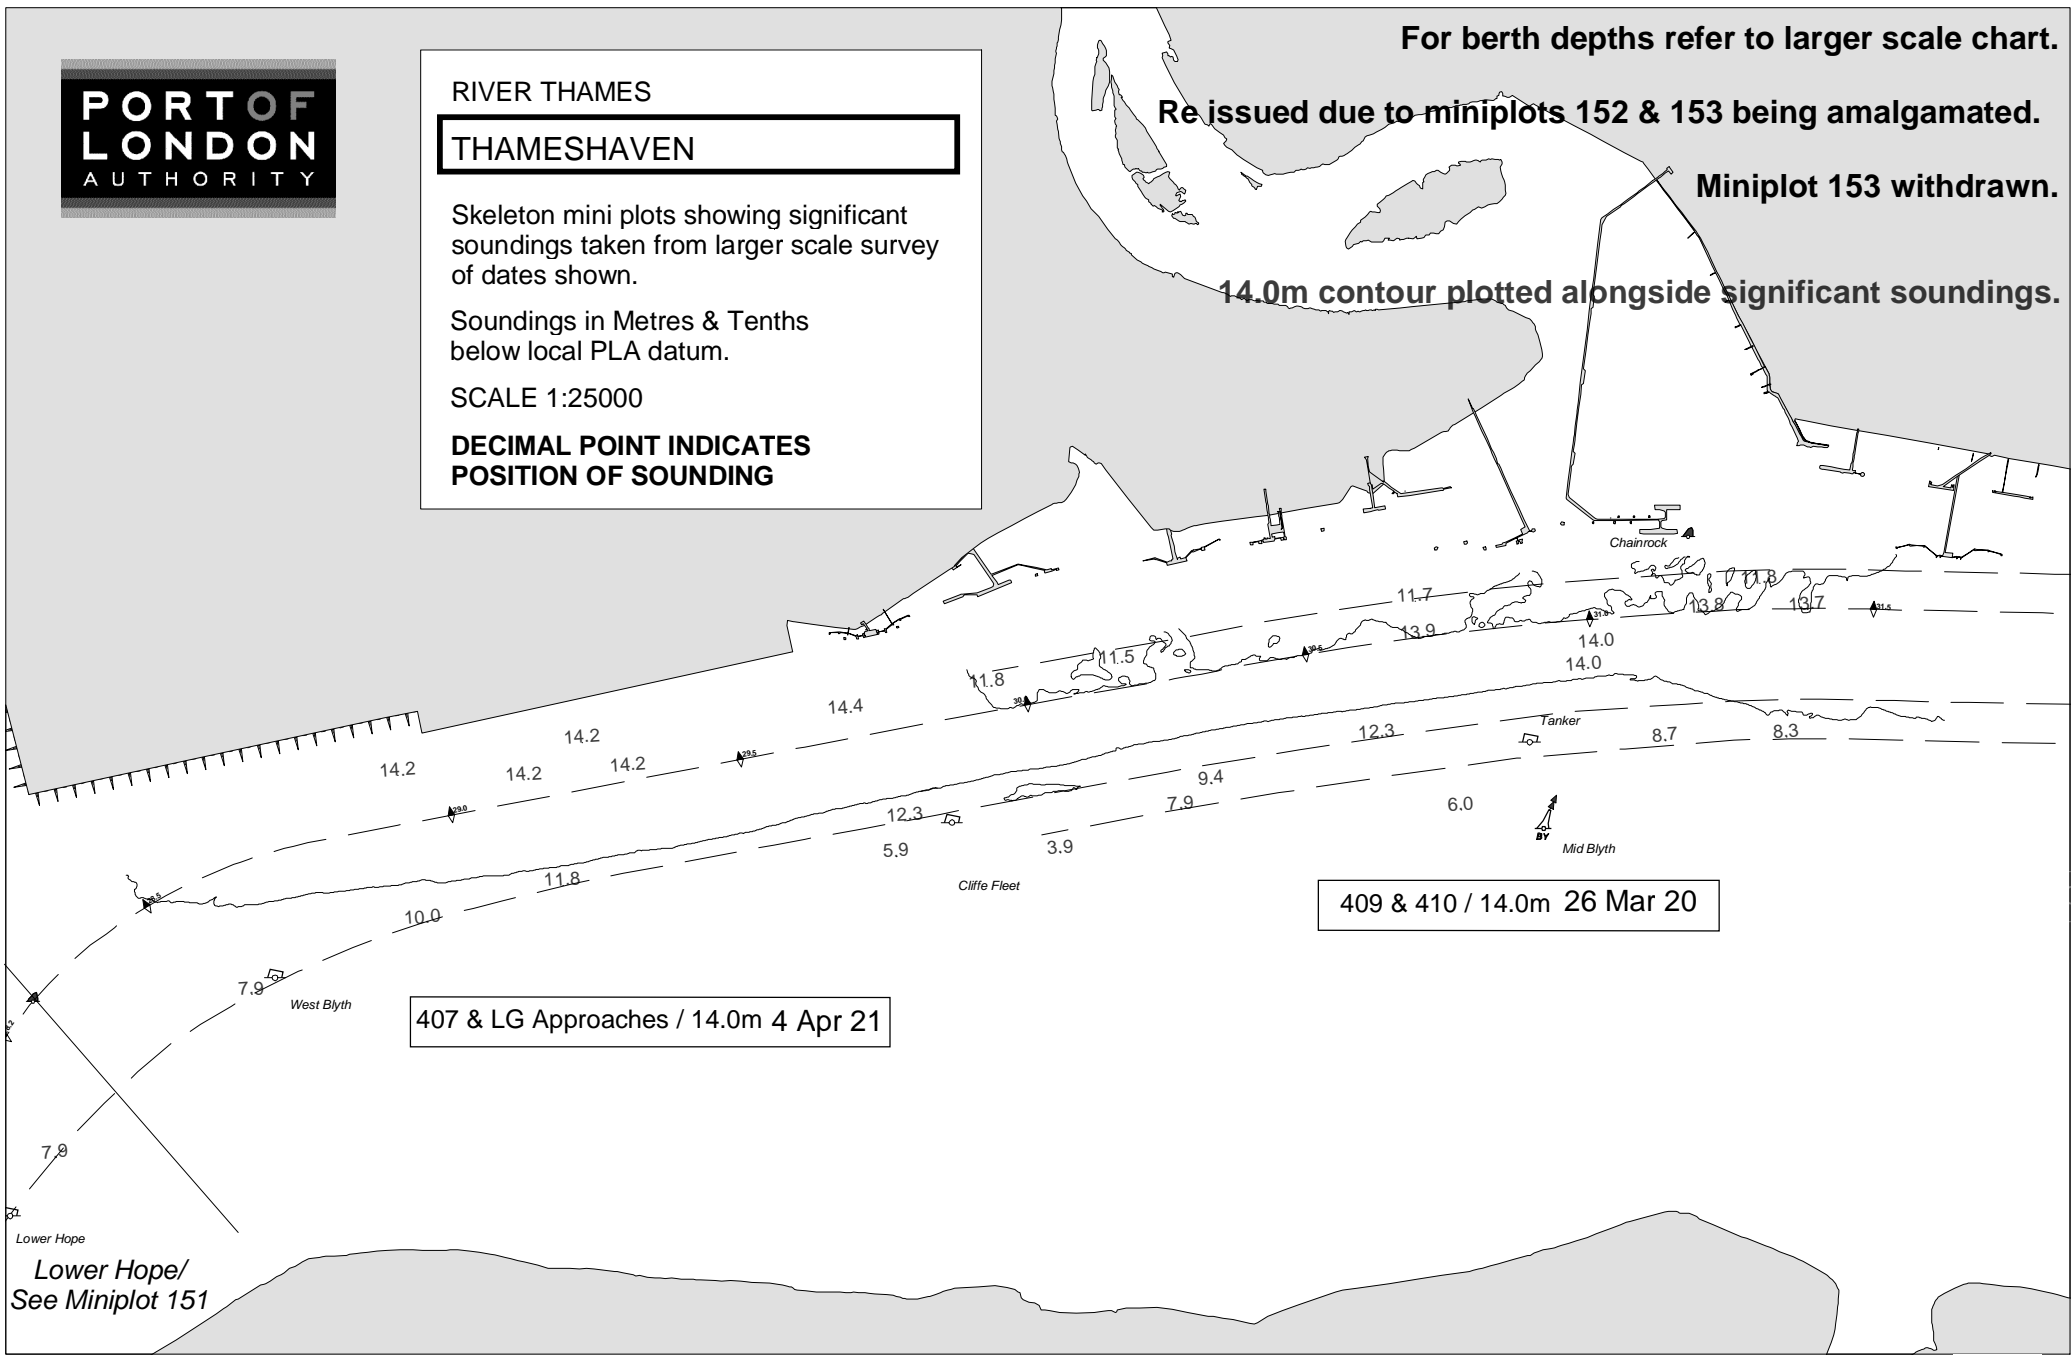

RIVER THAMES

**THAMESHAVEN**

Skeleton mini plots showing significant soundings taken from larger scale survey of dates shown.

Soundings in Metres & Tenths below local PLA datum.

SCALE 1:25000

**DECIMAL POINT INDICATES POSITION OF SOUNDING**

For berth depths refer to larger scale chart.

Re issued due to miniplots 152 & 153 being amalgamated.

Miniplot 153 withdrawn.

14.0m contour plotted alongside significant soundings.

407 & LG Approaches / 14.0m 4 Apr 21

409 & 410 / 14.0m 26 Mar 20

Lower Hope/  
See Miniplot 151