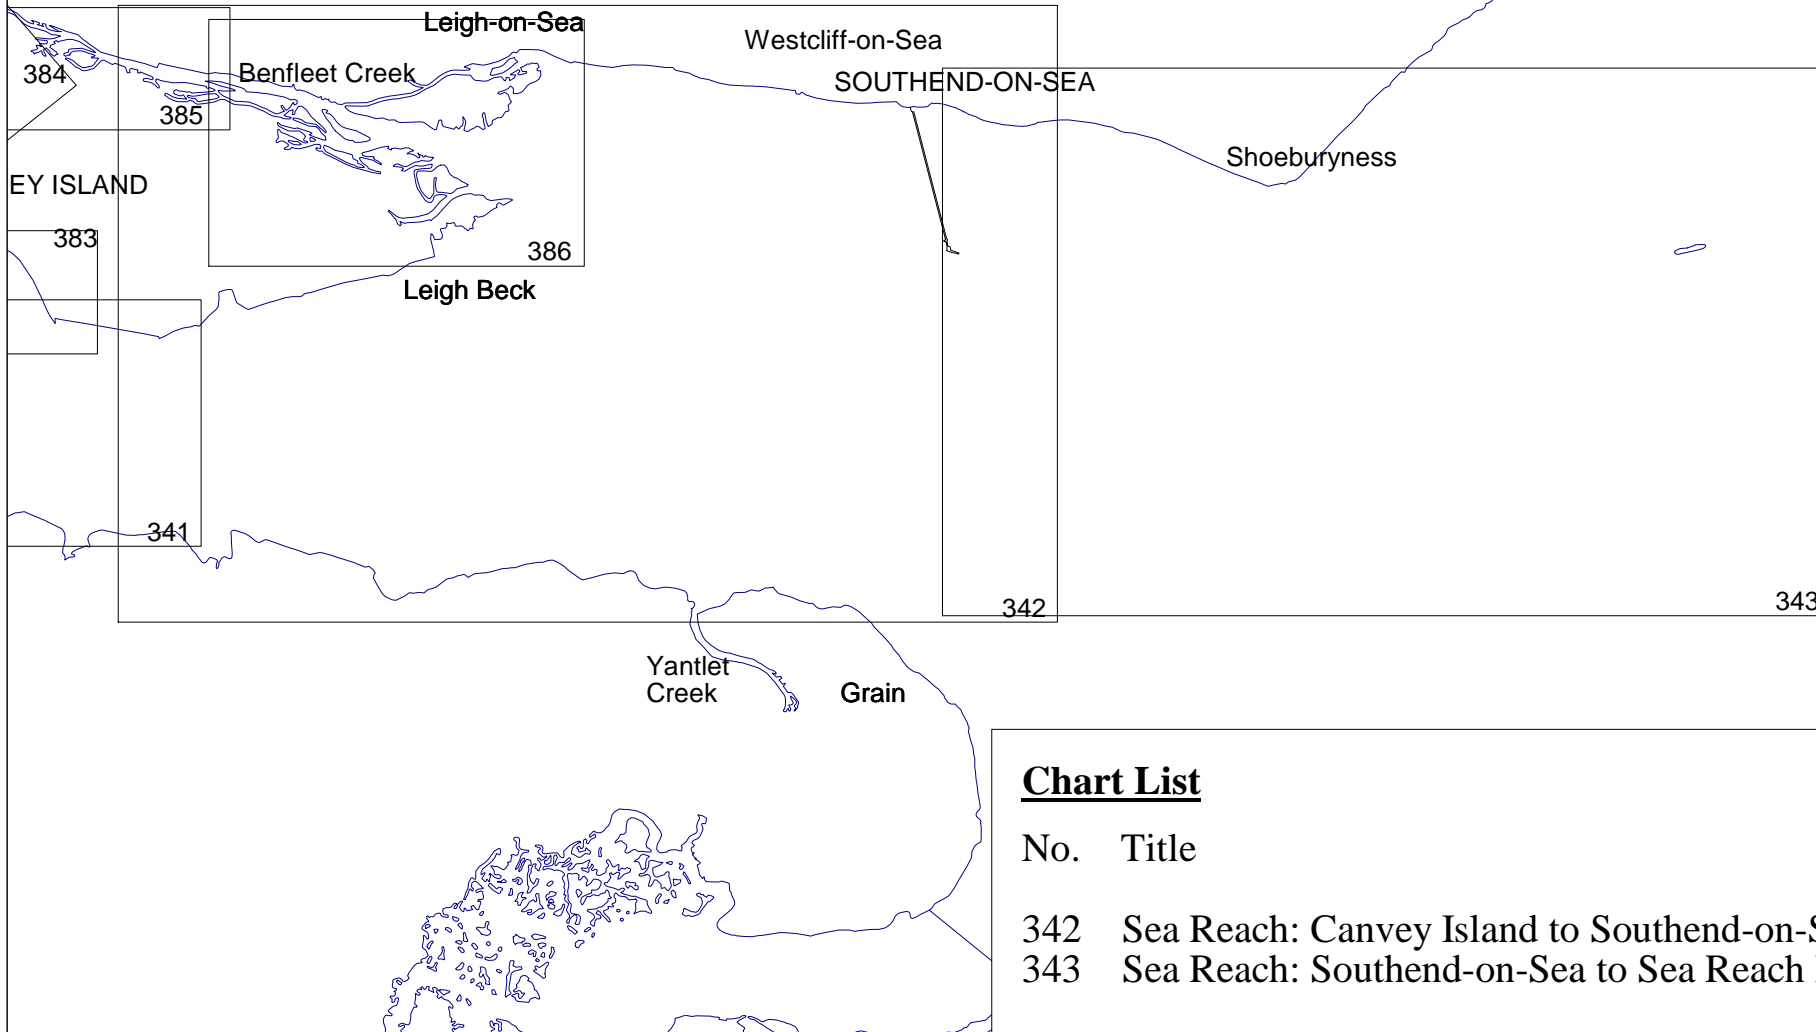

PORT OF LONDON
AUTHORITY

SOUTH BENFLEET

Chart List

No.	Title
342	Sea Reach: Canvey Island to Southend-on-Sea
343	Sea Reach: Southend-on-Sea to Sea Reach No.1 Buoy