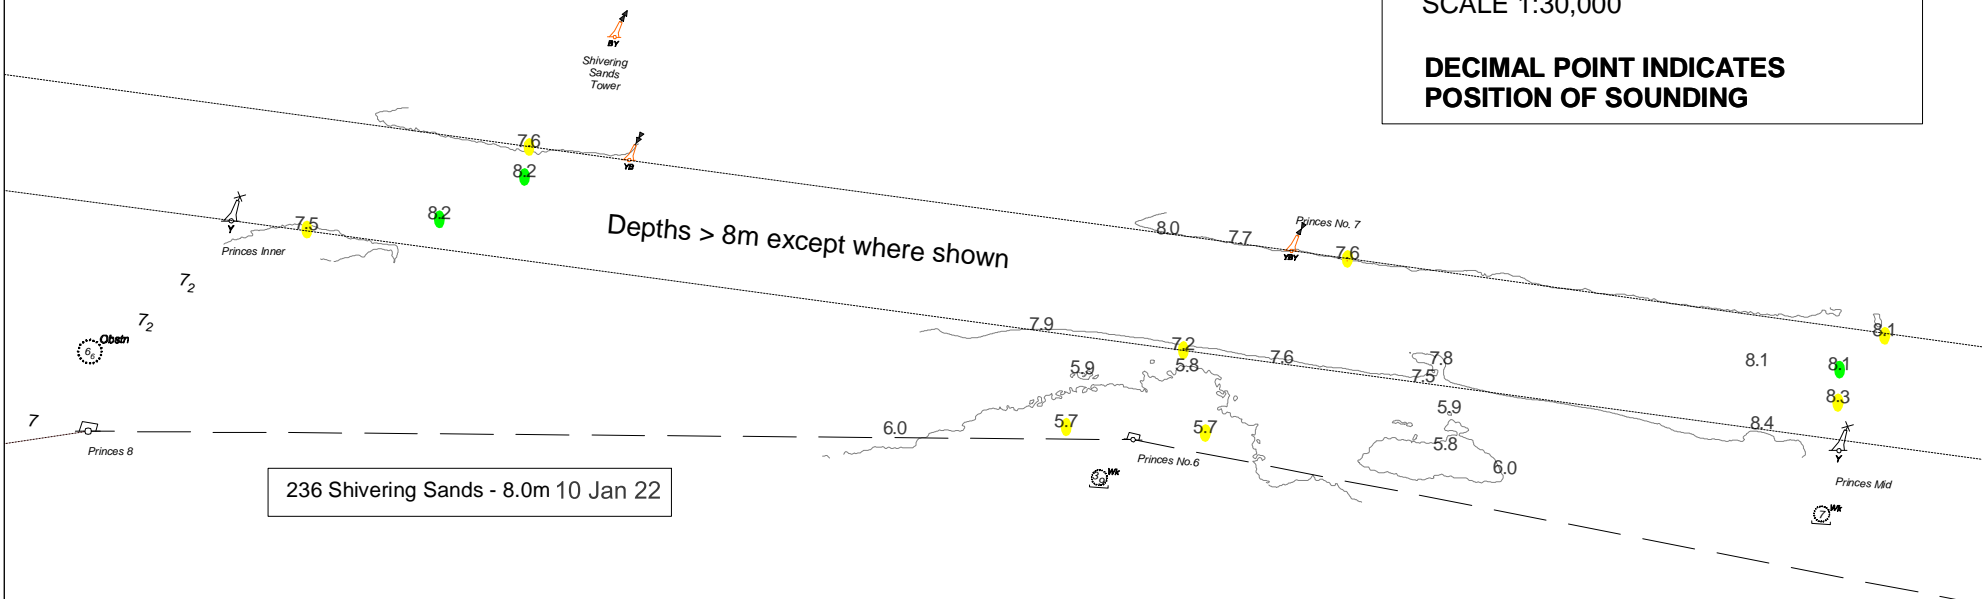

THAMES ESTUARY

Princes Channel

Skeleton mini plots showing significant soundings and contours taken from larger scale survey of dates shown.

Soundings in Metres & Tenths below local PLA datum

SCALE 1:30,000

DECIMAL POINT INDICATES POSITION OF SOUNDING

Other depths from smaller scale charts